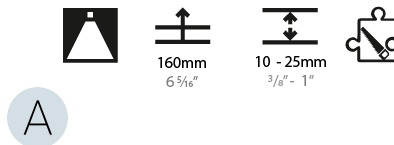

GENERAL

Series: Glorious
Subseries: Glorious Victory
Brand: Prolicht
Division: Architectural
Mounting Type: Recessed
Mounting Location: Ceiling
Subcategory: Ambient

PHYSICAL

Shape: Abstract
Length (mm): 1121
Length (in): 44 1/8
Width (mm): 1121
Width (in): 44 1/8
Height (mm): 150
Height (in): 5 7/8
Min. Recessing Depth (mm): 160
Min. Recessing Depth (in): 6 5/16
Light Distribution: Direct
Weight (kg): 13.609
Weight (lbs): 29.94
Diffuser: PMMA - Opal or Micro-Prism
Fixture Finish: SSR / BKV / CWI / CRY / HAB / LAG / UFT / ITA / RUA / RUR / MIC / FTG / MYG / TWT / LOD / PUS / FRO / FUP / KIA / POP / BLS / SPG / MEY / GOH / GUM / CHC / COM / ABZ / JAG / OBR / MOS / ROR
Fixture Material: Aluminum

ELECTRICAL

Lamp Type: LED (Zhaga Standard)
Input Wattage (W): 45
Total Output Wattage (W): 36 / 28.8 (3500K)
Dimming: Non-Dimming / Phase Dimming (120Vac only) / 0-10V Dimming
Driver Included: Yes
Driver Location: Integrated
Driver Type: Constant Current - 120 / 277Vac
Driver Class: Class 2
Input Voltage (V): 120 - 277
Constant Current (MA): 350 / 900 (3500K)

LED

Color Temperature (°K): 3000 / 3500 / 4000
Max. Delivered Lumen (lm): 4150 / 4302 / 4390
CRI: >80 CRI
Efficiency (%): 65
Lamp Life (hrs): 50000

OPTICAL

RATINGS AND CERTIFICATIONS

Certified By: Certified for North American Standards
IP rating: IP20