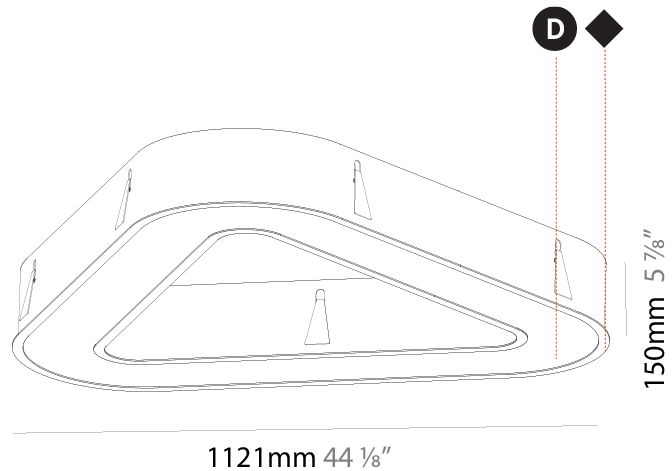

GENERAL

Series: Glorious
Subseries: Glorious Victory
Brand: Prolicht
Division: Architectural
Mounting Type: Recessed
Mounting Location: Ceiling
Subcategory: Ambient

PHYSICAL

Shape: Abstract
Length (mm): 1121
Length (in): 44 1/8
Width (mm): 1121
Width (in): 44 1/8
Height (mm): 150
Height (in): 5 7/8
Min. Recessing Depth (mm): 160
Min. Recessing Depth (in): 6 5/16
Light Distribution: Direct
Weight (kg): 13.609
Weight (lbs): 29.94
Diffuser: PMMA - Opal or Micro-Prism
Fixture Finish: SSR / BKV / CWI / CRY / HAB / LAG / UFT / ITA / RUA / RUR / MIC / FTG / MYG / TWT / LOD / PUS / FRO / FUP / KIA / POP / BLS / SPG / MEY / GOH / GUM / CHC / COM / ABZ / JAG / OBR / MOS / ROR
Fixture Material: Aluminum

ELECTRICAL

Lamp Type: LED (Zhaga Standard)
Input Wattage (W): 45
Total Output Wattage (W): 36 / 28.8 (3500K)
Dimming: Non-Dimming / Phase Dimming (120Vac only) / 0-10V Dimming
Driver Included: Yes
Driver Location: Integrated
Driver Type: Constant Current - 120 / 277Vac
Driver Class: Class 2
Input Voltage (V): 120 - 277
Constant Current (MA): 350 / 900 (3500K)

LED

Color Temperature (°K): 3000 / 3500 / 4000
Max. Delivered Lumen (lm): 4150 / 4302 / 4390
CRI: >80 CRI
Efficiency (%): 65
Lamp Life (hrs): 50000

OPTICAL

RATINGS AND CERTIFICATIONS

Certified By: Certified for North American Standards
IP rating: IP20