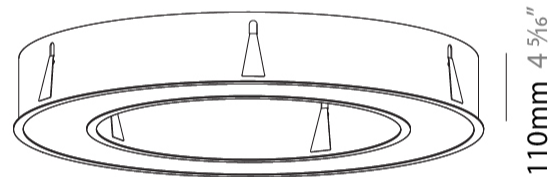

GENERAL

Series: Glorious
 Subseries: Glorious
 Brand: Prolicht
 Division: Architectural
 Mounting Type: Recessed
 Mounting Location: Ceiling
 Subcategory: Ambient

PHYSICAL

Shape: Round
 Diameter (mm): 970
 Diameter (in): 38 ³/₁₆
 Height (mm): 110
 Height (in): 4 ⁵/₁₆
 Min. Recessing Depth (mm): 120
 Min. Recessing Depth (in): 4 ³/₄
 Light Distribution: Direct
 Weight (kg): 11.164
 Weight (lbs): 24.61
 Diffuser: [PMMA - Opal or Micro-Prism](#)
 Fixture Finish: [SSR / BKV / CWI / CRY / HAB / LAG / UFT / ITA / RUA / RUR / MIC / FTG / MYG / TWT / LOD / PUS / FRO / FUP / KIA / POP / BLS / SPG / MEY / GOH / GUM / CHC / COM / ABZ / JAG / OBR / MOS / ROR](#)
 Fixture Material: Aluminum
 Cut-out Measurements: 960mm / 37 13/16" x 640mm / 25 3/16"

PROJECT	
TYPE	
SPECIFIER	
QUANTITY	
DATE	

110mm 4 ⁵/₁₆"

Ø 628mm 24 ³/₄"

Ø 970mm 38 ³/₁₆ "

960mm x 640mm
37 ¹³/₁₆" x 25 ³/₁₆"

120mm
4 ³/₄"

10 - 15mm
³/₈" - ⁹/₁₆"

A37505-